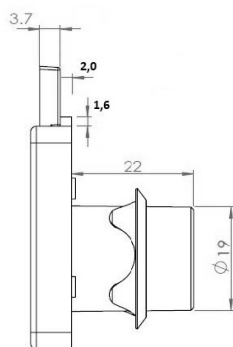

PRODUCT SHEET

Description:

Rim Lock 850, $\varnothing 19 \times 22 \text{mm}$, Drawer, NPL, CK SISO, KA H02

Item number:

14.01.040-5

Units	Box	Carton	HS Code	Barcode
Pcs.	12	192	8301300000	
				5704866032001