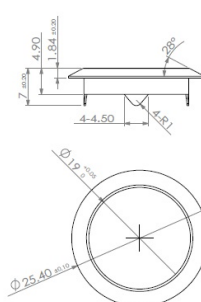

PRODUCT SHEET

Description:

Rim Lock 850, $\varnothing 19 \times 22 \text{mm}$, Drawer, NPL, CK SISO, KA H02

Item number:

14.01.040-5

Units	Box	Carton	HS Code	Barcode
Pcs.	12	192	8301300000	
				5704866032001