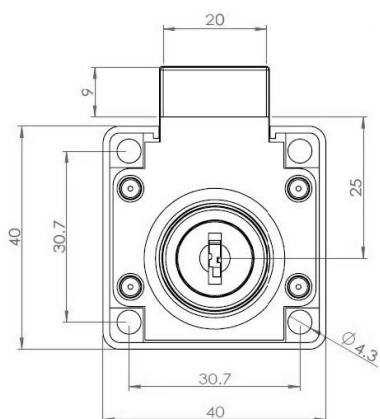

PRODUCT SHEET

Description:

Rim Lock 850, $\varnothing 19 \times 22 \text{mm}$, Drawer, NPL, CK SISO, KA H02

Item number:

14.01.040-5

Units	Box	Carton	HS Code	Barcode
Pcs.	12	192	8301300000	
				5704866032001